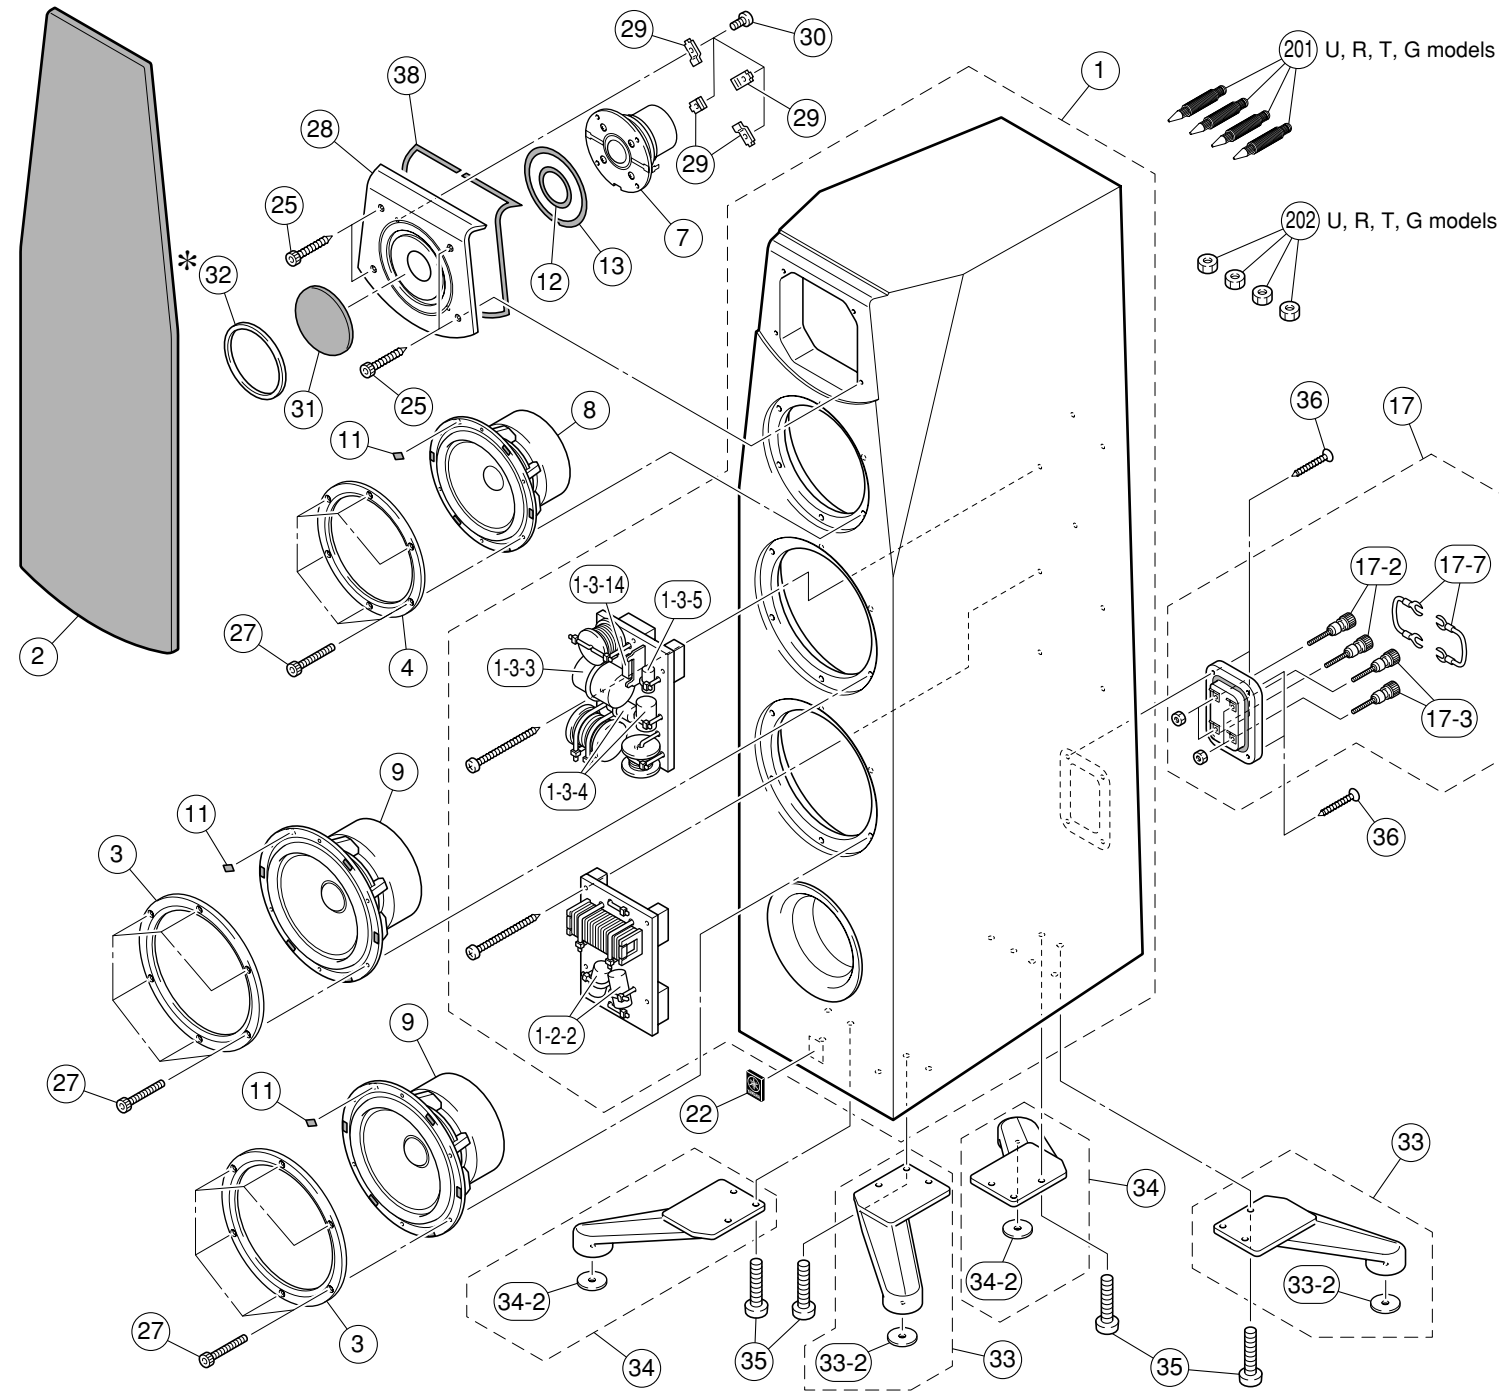

REPLACEMENT PARTS LIST

Note)

* When installing the cover ring, make sure to apply quick dry bond to it.
(The cover ring will come off easily if it is installed without applying quick dry bond to it.)
カバーリングを取り付ける場合、必ずゴム系接着剤を塗ってください。
(カバーリングへゴム系接着剤を塗らずに取り付けるだけでは、簡単に外れてしまいます。)

Ref. No.	Part No.	Description	Remarks	Markets	部品名	Rank	
*	1	WH603800	CABINET ASS'Y	MN	キャビネットASSY		
*	1	WH788600	CABINET ASS'Y	MB	キャビネットASSY		
*	1	WH603900	CABINET ASS'Y	MD	キャビネットASSY		
*	1	WH604000	CABINET ASS'Y	BL	キャビネットASSY		
*	1-2-2	WH724600	ELECTROLYTIC CAPACITOR	47uF 100V	C1, C2	BPケミコン	
*	1-3-3	WJ068800	POLYPROPYLENE FILM CAPACITOR	40uF 100V	C2	PPコン	
*	1-3-4	WF632900	POLYPROPYLENE FILM CAPACITOR	8.2uF 250V	C3, C4	PPコン	10
*	1-3-5	WF632300	POLYPROPYLENE FILM CAPACITOR	2.2uF 250V	C1	PPコン	09
*	1-3-14	WJ173800	CEMENT RESISTOR	1.1Ω 5W	R2	セメント抵抗	
*	2	WH604100	FRONT GRILLE ASS'Y				
*	3	WH468300	TRIM RING	16cm WOOFER		トリムリング	
*	4	WH468400	TRIM RING	13cm MIDRANGE		トリムリング	
*	7	X7972A00	DRIVER TWEETER	2.5cm 6Ω	JA05G7	スピーカーユニット	
*	8	X7968A00	DRIVER MIDRANGE	13cm 6Ω	JA1383	スピーカーユニット	
*	9	X7969A00	DRIVER WOOFER	16cm 12Ω	JA16A8	スピーカーユニット	
*	11	WG472300	PACKING	DRIVER		パッキン	01
*	12	WH862700	INSULATOR B			インシュレーターB	
*	13	WH862800	INSULATOR C			インシュレーターC	
*	17	WH904800	TERMINAL ASS'Y		MN	ターミナル ASSY	
*	17	WH904900	TERMINAL ASS'Y		MB	ターミナル ASSY	
*	17	WH905000	TERMINAL ASS'Y		MD	ターミナル ASSY	
*	17	WH905100	TERMINAL ASS'Y		BL	ターミナル ASSY	
*	17-2	WH698200	TERMINAL	RED		ターミナル	
*	17-3	WH698300	TERMINAL	BL		ターミナル	
*	17-7	WJ046800	TERMINAL CABLE			ターミナルケーブル	
*	22	V9467400	EMBLEM			エンブレム	02
*	25	WH878800	HEXAGON SOCKET TAPPING SCREW	4x20 MFN133		六角穴付タッピングネジ	
*	27	WH878900	HEXAGON SOCKET SCREW	4x20 MFN133		六角穴付小ネジ	
*	28	WH468200	TWEETER PLATE			ツイータープレート	
*	29	V7707100	ATTACHMENT	TWEETER		アタッチメント	02
*	30	WE969000	BIND HEAD SCREW	4x8 MFZN2B3		バインド小ネジ	01
*	31	WH471300	TWEETER COVER			ツイーターカバー	
*	32	WH471200	COVER RING			カバーリング	
*	33	WH605200	STAND ASS'Y R			スタンドASSY R	
*	33-2	WH605700	PAD			パッド	
*	34	WH605300	STAND ASS'Y L			スタンドASSY L	
*	34-2	WH605700	PAD			パッド	
*	35	WF003300	PAN HEAD SCREW	6x20 MFZN2B3		ナベ小ネジ	
*	36	WF883600	OVAL HEAD TAPPING SCREW	3.5x20 MFZN2B3		丸皿TPネジ	
*	38	WJ167200	PACKING A			パッキン A	
*	201	WH037200	ACCESSORIES SPIKE	M6x24 1pc	URTG	付属品 スパイク	01
*	202	WF584600	ACCESSORIES NUT	M6 1pc	URTG	ナット 六角	

* New Parts